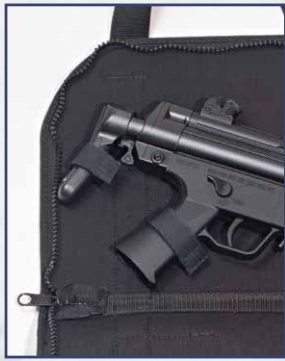

AKAH DUTY BAG & SLINGS

for H&K MP5

Duty bag for HK MP5

Made of 3mm thick Cordura foam. The weapon (MP5 or similar) can be fixed and secured in the bag with 3 Velcro straps. External pocket with cover flap for 3 straight or curved magazines (single slot for each magazine).

Dimensions: WxHxD 56x29x3,5 cm

Weight: 490 g

69290.006 black € 89,-
69290.005 cobalt blue € 89,-

CORDURA Magazine Pouches

for HK MP5

made of original Cordura for straight or curved MP5 magazines, linked with die holding clamp. Clasp with velcro system. Back side with modular MOLLE system.

SINGLE Magazine Pouch

(without picture)

for one MP5 magazine.

66214.004 € 23,-

DOUBLE Magazine Pouch

for two MP5 magazines.

66214.003 € 36,-

Single Point Sling for HK MP5

maximum comfort, handy and quick adjustment with revolving snap hook, individually adjustable padding. Adjustable in length with plastic slider. Two elastic areas (expanders) above snap hook.

65912.500 € 45,80

Two Point Sling for HK MP5

With revolving snap hooks. Individually adjustable padding. Quickly adjustable in length with elaborate two way system. Two expanders above snap hooks. Shoulder support can be inserted in front.

65913.000 € 75,-