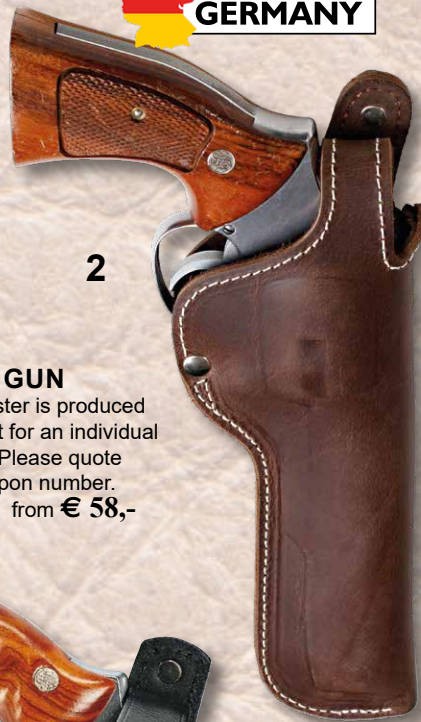

2 TOP GUN

Each holster is produced custom-fit for an individual weapon. Please quote your weapon number.
65506 from € 58,-