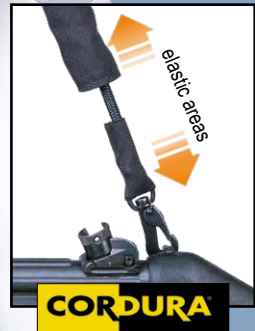

CORDURA

Variable SECURITY HOLSTER with TWO-STAGE-SAFETY patented

The security holster, built in a laminated construction way, is characterized by the following advantages:

- Holstering the gun can be done as usual
- Self-locking inside security to secure the weapon against loss or theft. Additional security on top.
- The weapon can be pulled from the holster in a usual fluid motion.
- Preformed
- Optional carrying options.

Price on request.